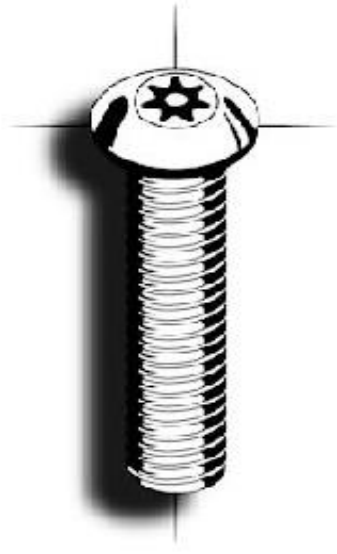

## SecuFast® 7-Star

Douwes has continued to collaborate with its manufacturer when it comes to innovation. This has led to the development of a new security screw.

The result is the: SecuFast® 7-Star.

The 7-lobe head makes this a unique security screw.

The SecuFast® 7-Star is available as machinescrew buttonhead M6:

Material: Stainless steel A2.

Article	Type of screw	Size	Headtype
186360	machine screw	M6x12	buttonhead
186370	machine screw	M6x16	buttonhead
186380	machine screw	M6x20	buttonhead
186390	machine screw	M6x25	buttonhead
186400	machine screw	M6x30	buttonhead
186410	machine screw	M6x40	buttonhead